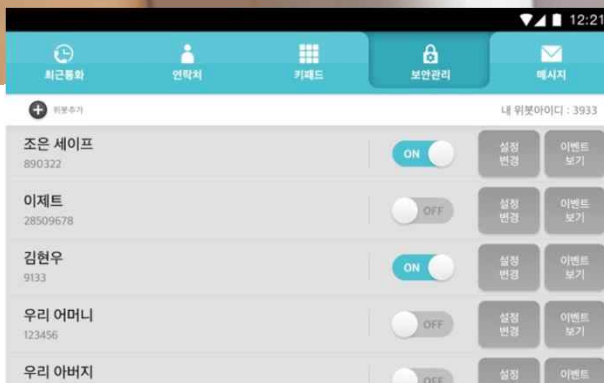

- Real Time Monitoring
- Alarm for Motion Detection
- One Way Video for Pet Care
- Baby Monitoring for Working Mam
- Week People Care
- Auto Call for Kid's Return Home
- Pet Monitoring
- Alarm at No Movement of Old people

 **oui-bot**

Personal Device

Security (Home CCTV)

Smart Way
for Home & SOHO Security

우리 집에 반갑지 않은 손님이 들어온다면?
우리집 경비원 위봇이 지켜드립니다.

- Home CCTV (Recording)
- Housebreaking Detect and Alert
- Message Alert to Smartphone
- Remote Setting (via Internet)

- Call Free (Oui-bot / Smartphone / PC Web Browser)
- Based on WebRTC
- 640x480 pixel, 15 frames (Bi-Directional)

Entertainment

전자앨범에서 음악 재생까지! FUN (Fit Ur Needs)

홈 CCTV 일체형
스마트 커뮤니케이션 로봇

- Gallery (Picture & Video)
- Music
- Camera
- Recorder
- Karaoke
- Internet (Browser)
- File Explorer
- Setting