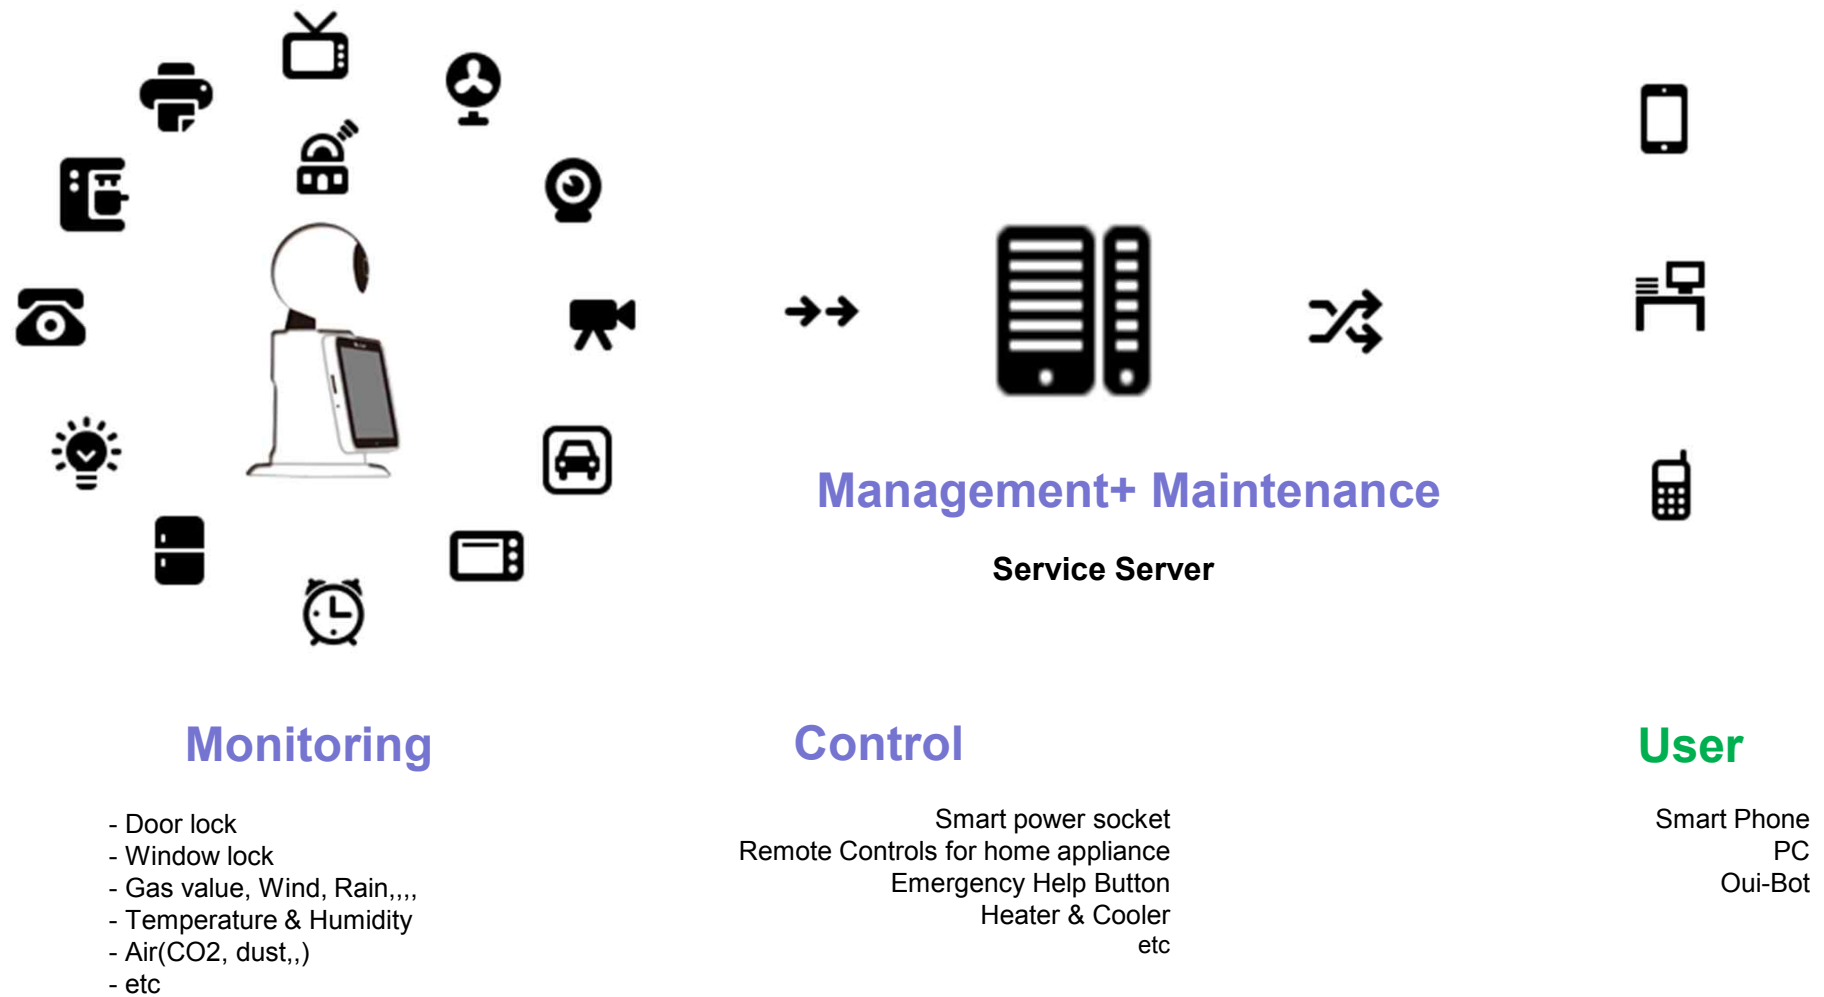

Service Diagram

5

Oui-bot 2.0 (under development)

Oui-Bot + IoT for SoHo & Home

IoT Service platform based on Oui-bot

✓ Oui-Bot as IoT service Gateway

✓ IoT Service platform With Oui-Bot

4xx/800/900MHz ISM, BLE, ZigBee, Z-wave, WiFi

Multiplatform Application Management
(Web, Android, iOS, API)

Open APIs for operators' dB

Own Protocol for Monitoring & Control in same
Network

Big Data, Data Management & Analytics

Device Management
Accross various protocols