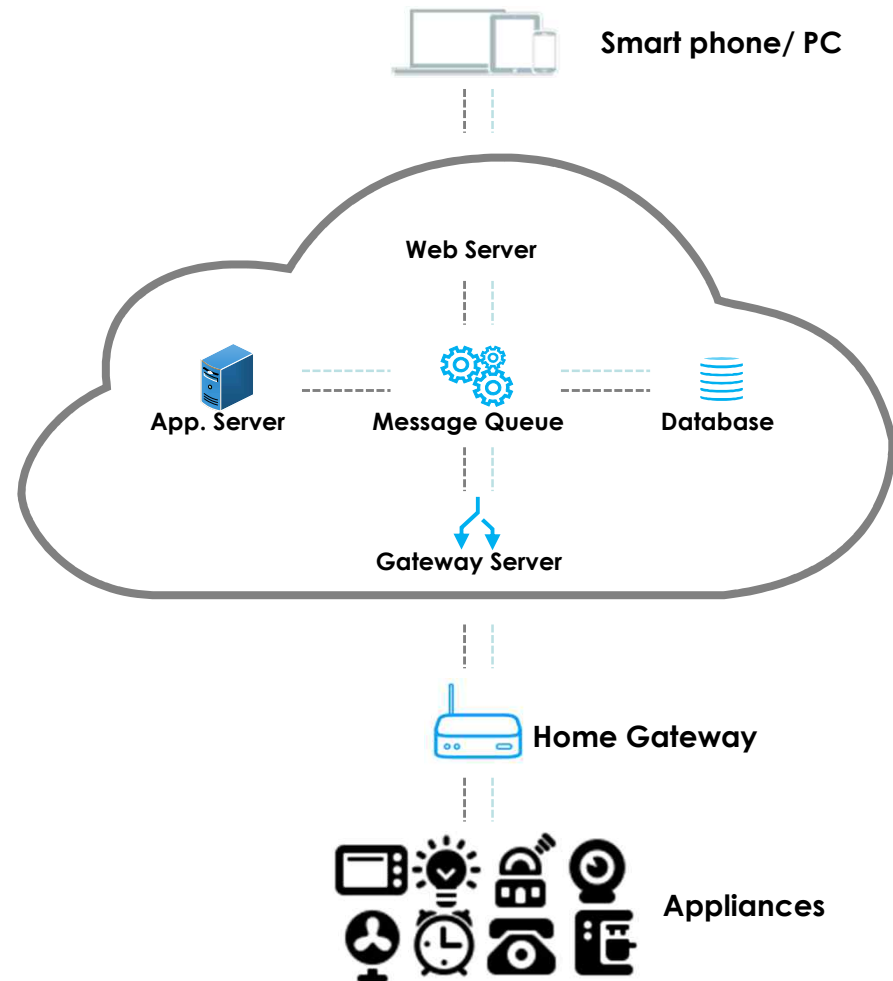

Solution of Oui-bot service

✓ End-to End Service platform for Service Providers

- Developing Server Solution
- Developing Oui-bot device
- Operating & management
- Upgrading & planning
- Implementing IoT solution on Oui-Bot service

Service Diagram

5

Oui-bot 2.0 (under development)

Oui-Bot + IoT for SoHo & Home

IoT Service platform based on Oui-bot

✓ Oui-Bot as IoT service Gateway

✓ IoT Service platform With Oui-Bot

4xx/800/900MHz ISM, BLE, ZigBee, Z-wave, WiFi

Multiplatform Application Management
(Web, Android, iOS, API)

Open APIs for operators' dB

Own Protocol for Monitoring & Control in same
Network

Big Data, Data Management & Analytics

Device Management
Accross various protocols